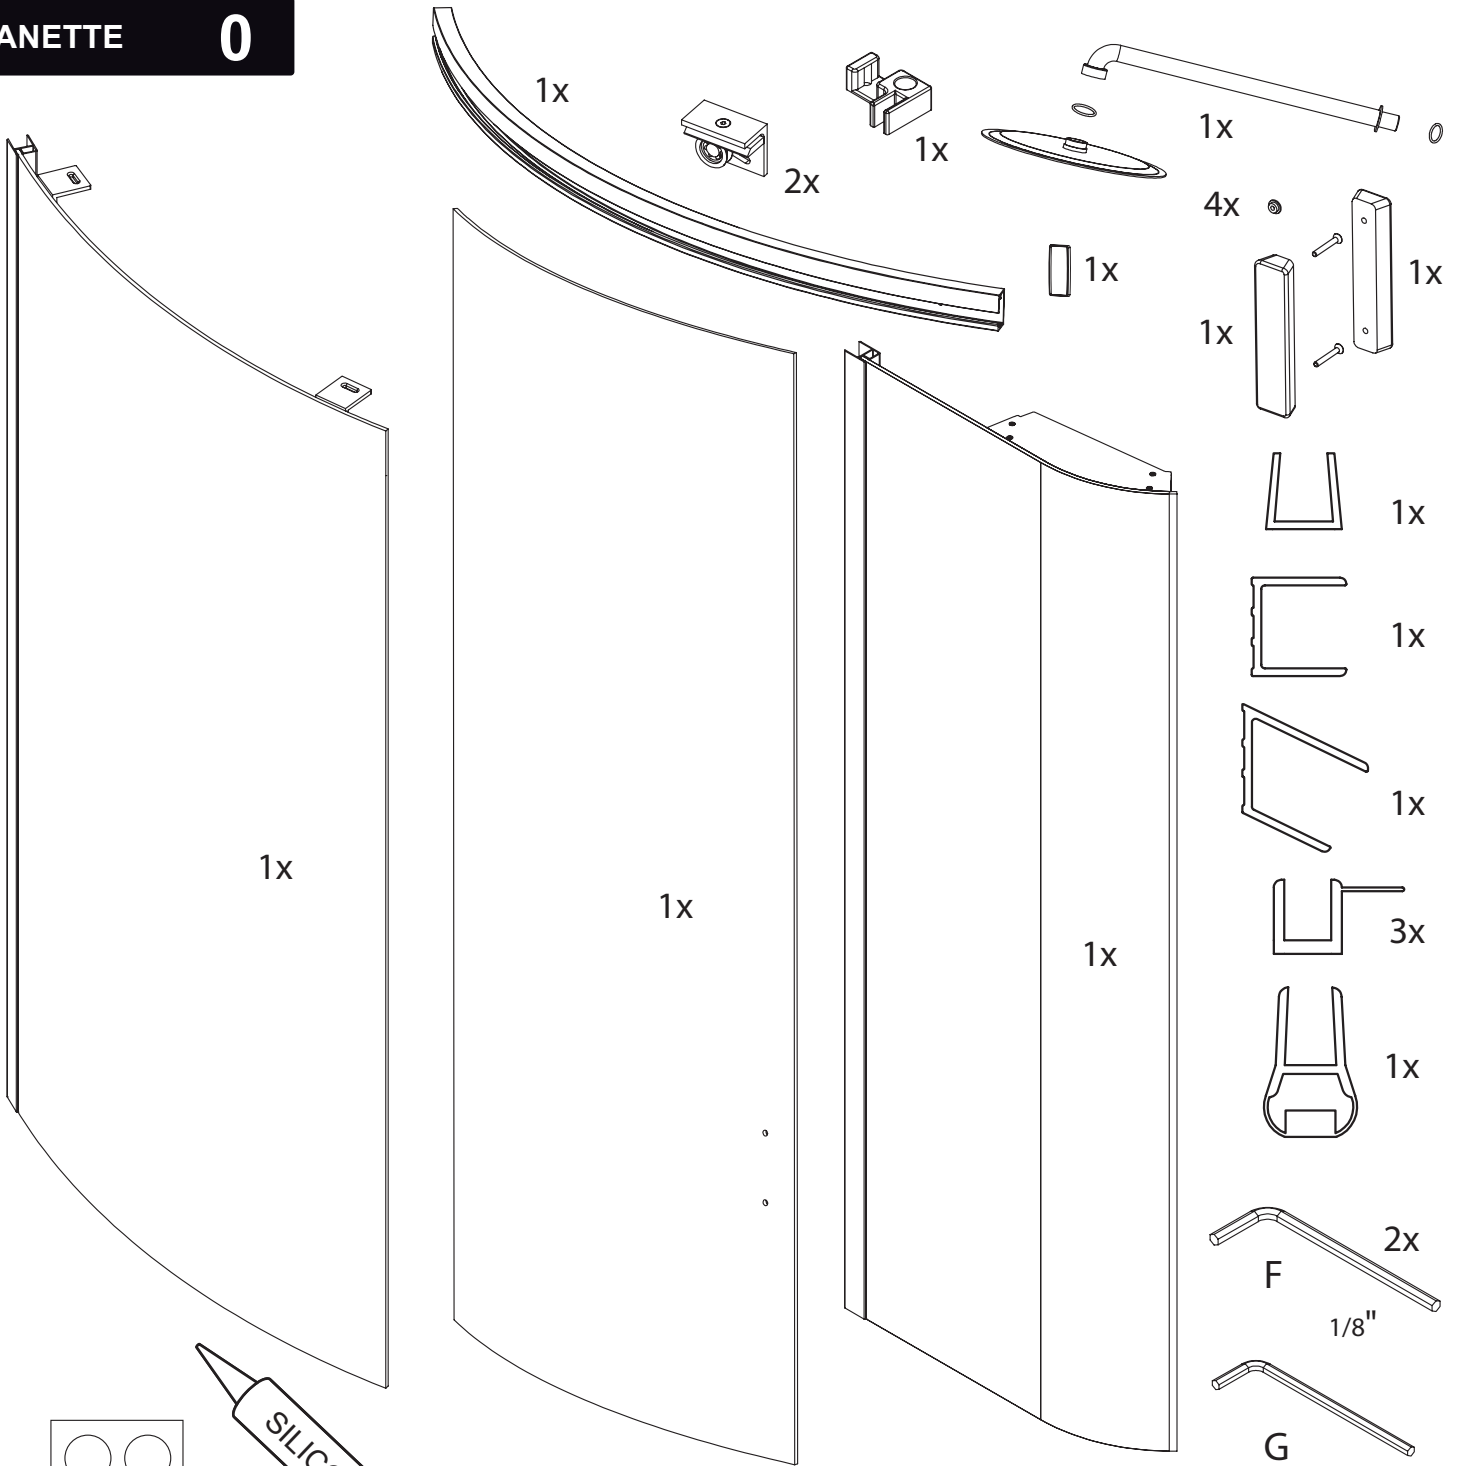

## *Anette Tinted Curved Glass Shower Cabin*

Installation of shower wall / Dušiseina paigaldusjuhend /  
Инструкция по установке душевой стенки

ANETTE

0

H

1/2" x Ø 1/2" x 0'-1 1/4"

1/4" x Ø 1/8" x 0'-1 1/4"

1xM4

1xM4x30

B

NB! Not in Package.

Ø 1/8"

Ø 1/4"

Ø 1/2"

Ø 0'-1 1/4"

ANETTE

2

5

6

Ø1/8"

7

D

2

16

18

17

19

20

20

22