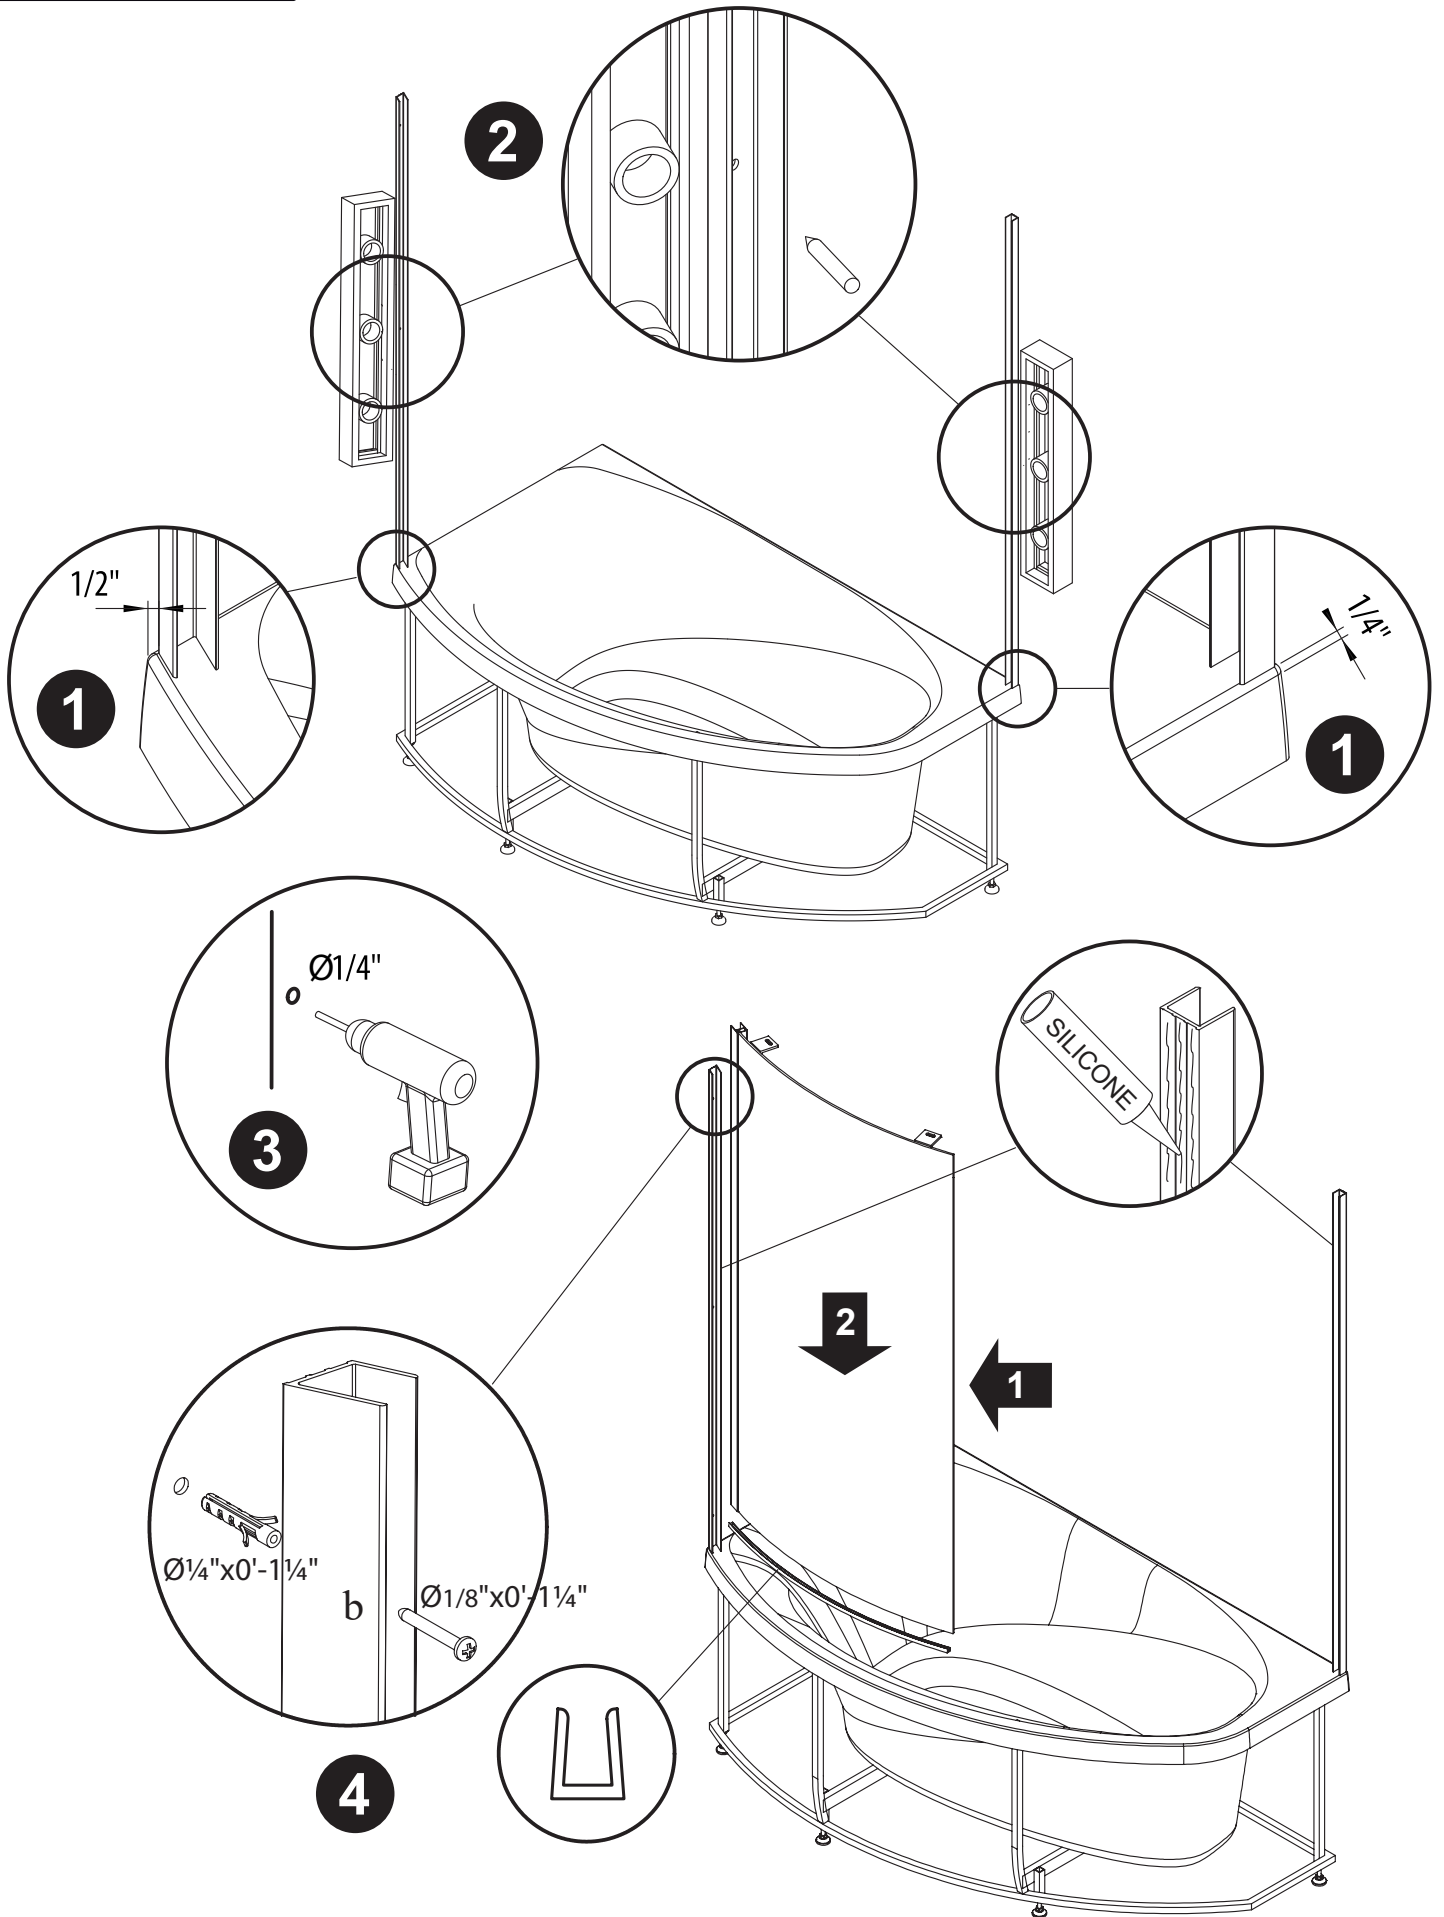

## *Anette Tinted Curved Glass Shower Cabin*

Installation of shower wall / Dušiseina paigaldusjuhend /  
Инструкция по установке душевой стенки

ANETTE

0

H

1/2" x Ø 1/2" x 0'-1 1/4"

1/4" x Ø 1/8" x 0'-1 1/4"

1xM4

1xM4x30

B

NB! Not in Package.

Ø 1/8"

Ø 1/4"

Ø 1/2"

Ø 0'-1 1/4"

ANETTE

2

5

6

Ø1/8"

7

D

2

16

18

17

19

20

20

22