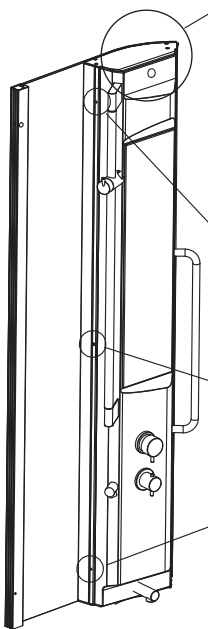

## *Anette Tinted Curved Glass Shower Cabin*

Installation of shower wall / Dušiseina paigaldusjuhend /  
Инструкция по установке душевой стенки

ANETTE

0

H

1/2" x Ø 1/2" x 0'-1 1/4"

1/4" x Ø 1/8" x 0'-1 1/4"

1xM4

1xM4x30

B

NB! Not in Package.

Ø 1/8"

Ø 1/4"

Ø 1/2"

Ø 0'-1 1/4"

ANETTE

2

5

6

Ø1/8"

7

D

2

1

8

1

2

A=B

ANETTE

4

15