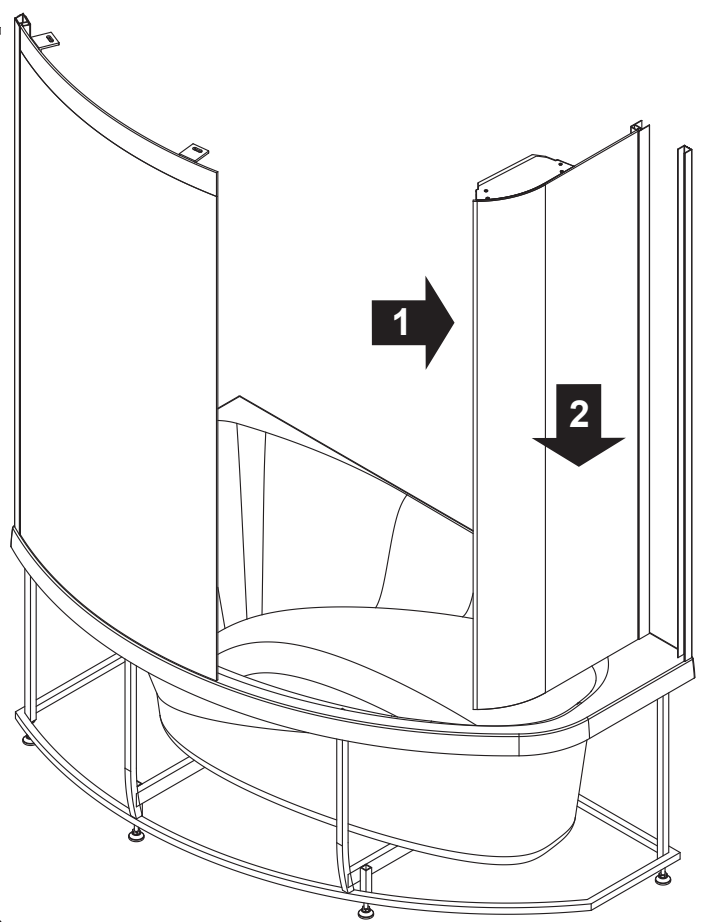

ANETTE

2

5

6

Ø1/8"

7

D

2

1

8

1

2