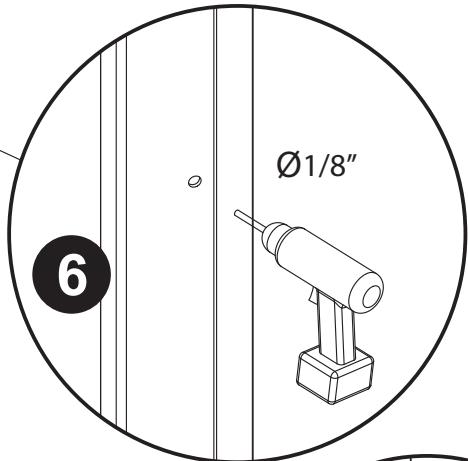

ANETTE

2

5

6

Ø1/8"

7

D

2

1

8

1

2