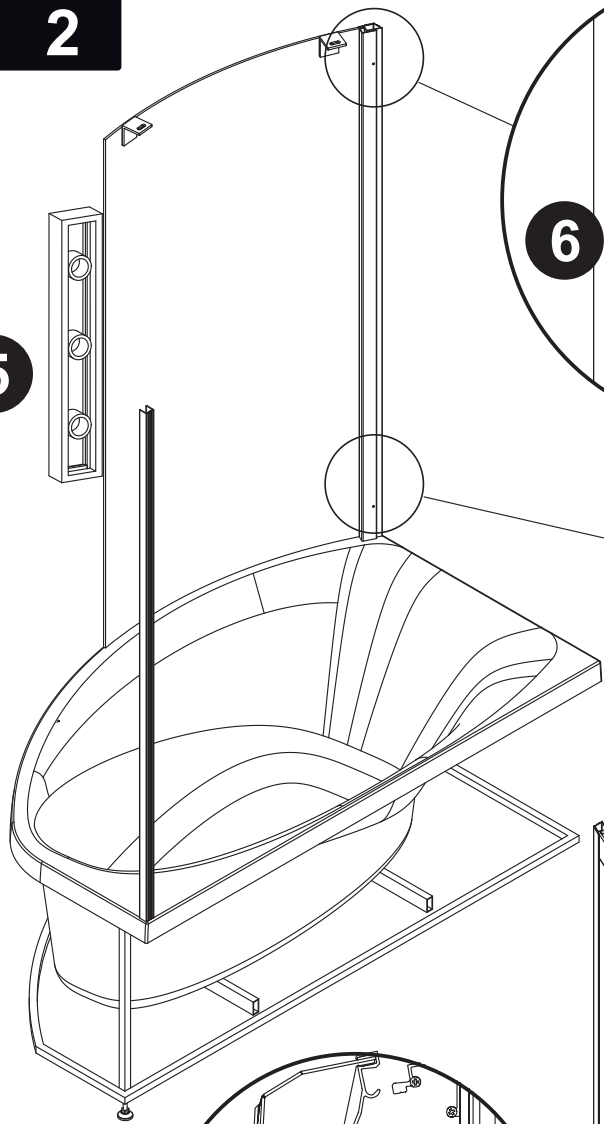

ANETTE

2

5

6

Ø1/8"

7

D

2

1

8

1

2