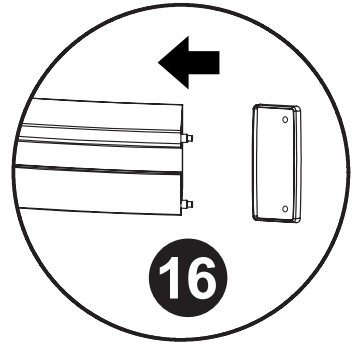

ANETTE

4

15

16

18

17

19

20

20