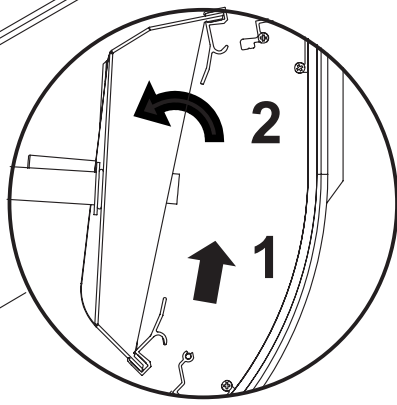

ANETTE

2

5

6

Ø1/8"

7

D

2

1

8

1

2